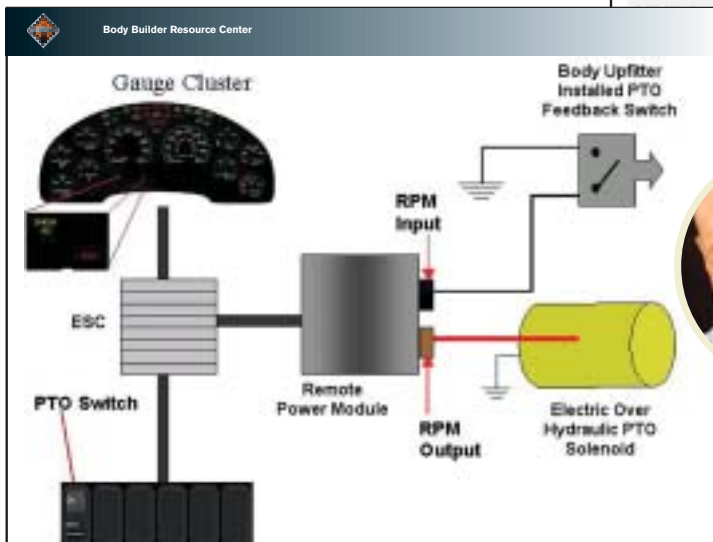

Body Builder Resource Center

COLOR CODE SYSTEM FOR INTERNATIONAL® TRUCK

Color	Description
Red	Alternator/Battery Feeds
Pink	Ignition Feeds
Light Blue	Accessory Feeds
Yellow	Headlight System (Daytime Running Lights, Fog, Hi-beam, Etc.); Data Link J1939 (+)
Dark Blue	Interior Lights (Dome, Panel, Etc.); Data Link J1708 (+)
Brown	Exterior Lights (Tail, Marker, Clearance, Etc.)
Orange	Exterior Lights (Turn, Back-up, Etc.)
	Engine / Chassis Systems (Fuel Solenoid, Horn, Etc.); Data Link J1708 (-)

GET CONNECTED

TO A POWERFUL, WEB-BASED TOOL
TO INTEGRATE ANY AFTERMARKET APPLICATION
OF INTERNATIONAL® TRUCK.

With one click, International makes the integration of body equipment with truck chassis a whole lot faster and simpler. For body builders, upfitters and businesses that integrate chassis, electronics and body equipment, International introduces Body Builder Resource Center. Here is a powerful online tool that helps body builders access information to help customize body equipment installation for the Industry's First High Performance Trucks.® The Web site provides extensive product information on all specs relating to our vehicles, from circuit diagrams to the body builder electrical book.